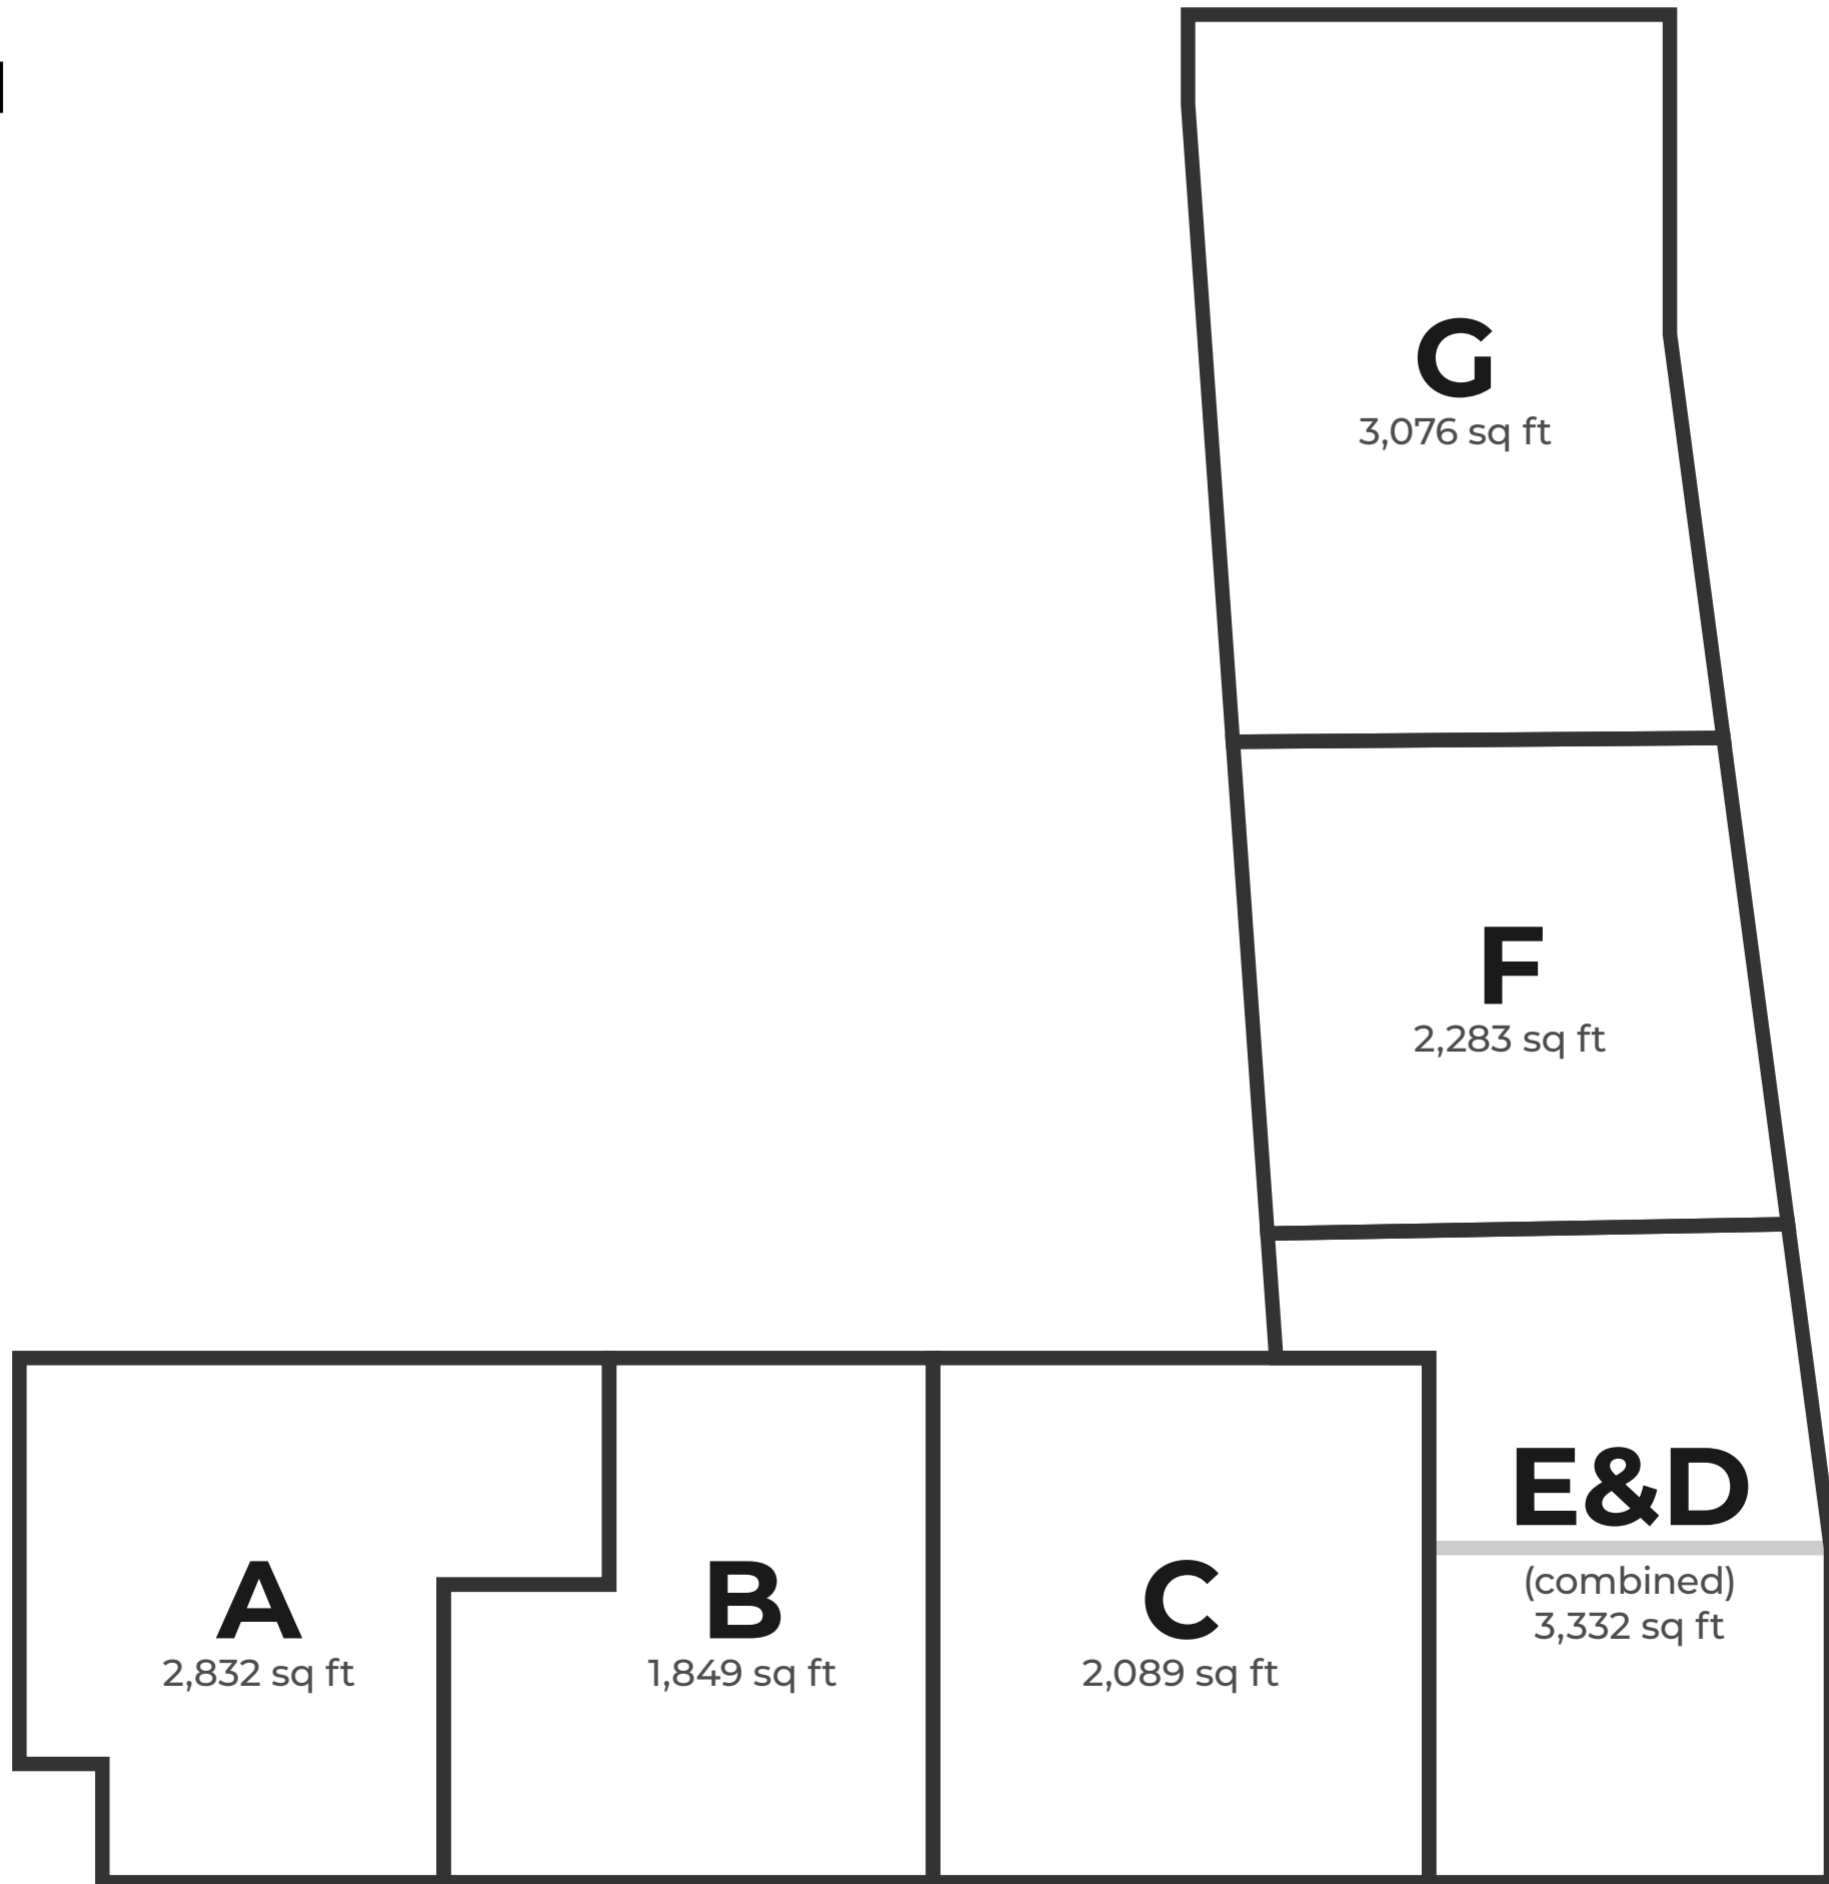

# MAPLE AUTOMOTIVE CENTER

1201 Fairview St Burlington, ON Canada

15,462 SQ FT Total Leasable Space 56 Vehicle Parking