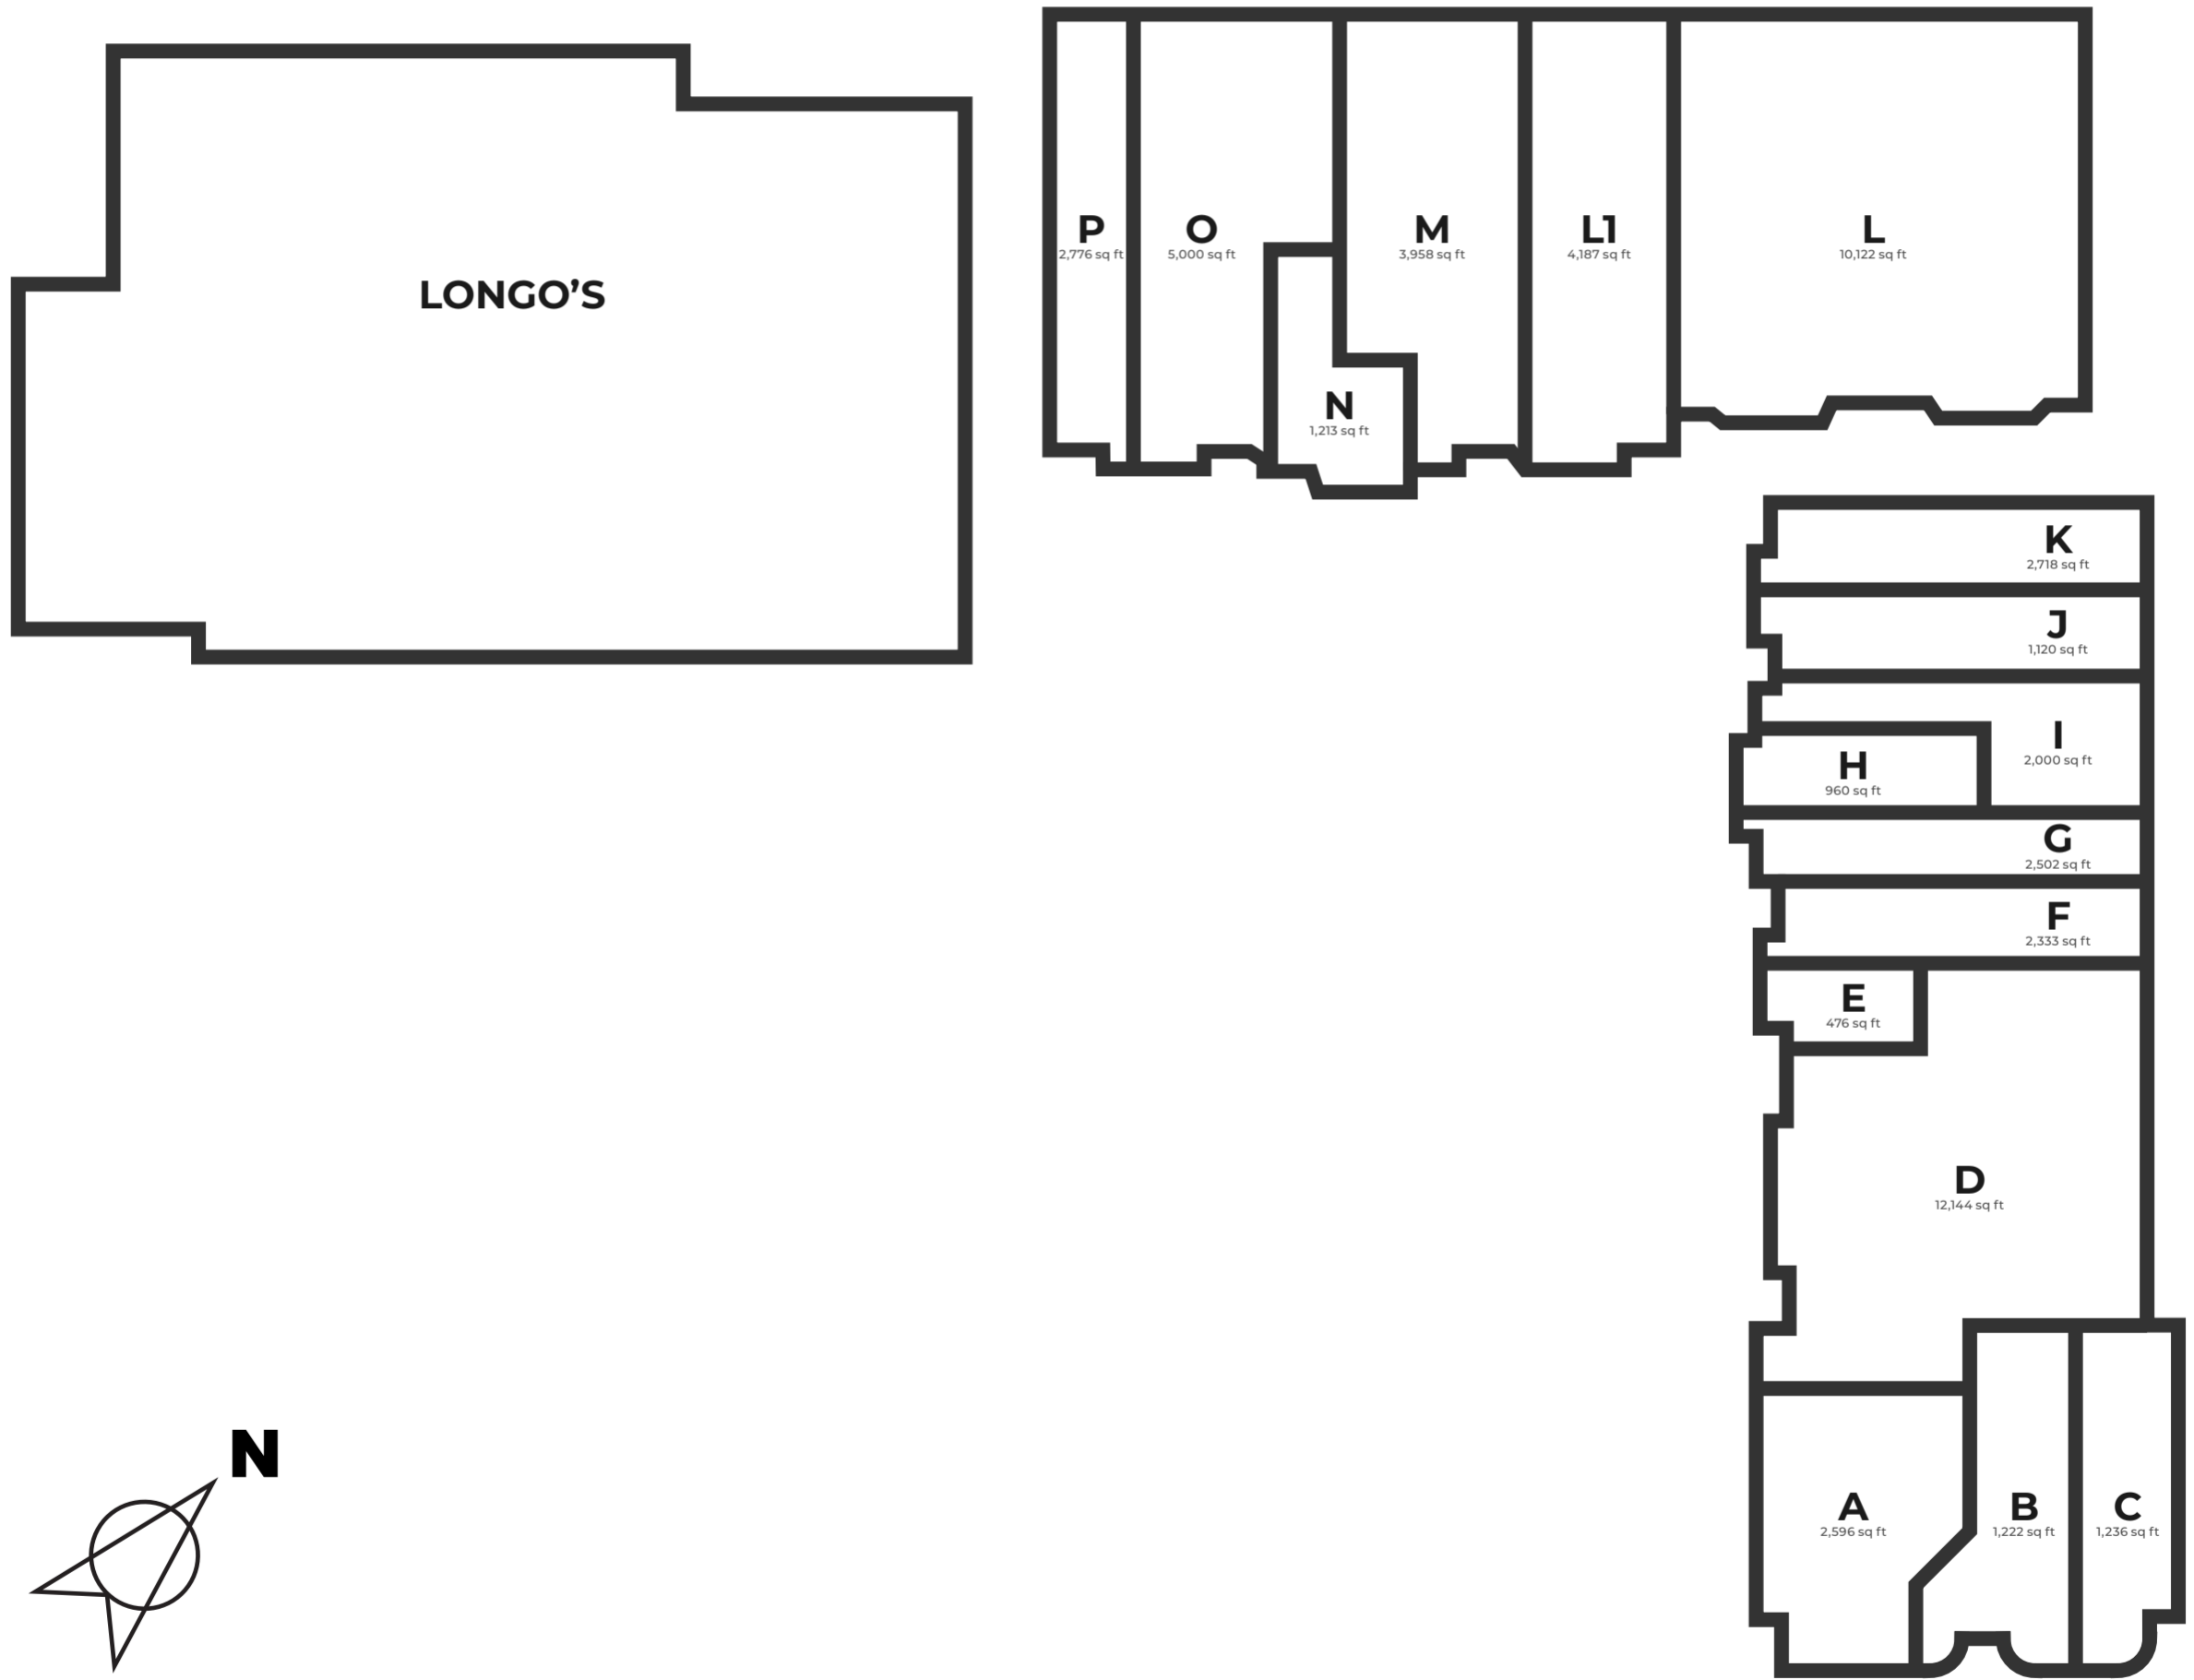

# MAPLE MEWS

1235 Fairview St Burlington, ON Canada

56,082 SQ FT Total Leasable Space

332 Vehicle Parking