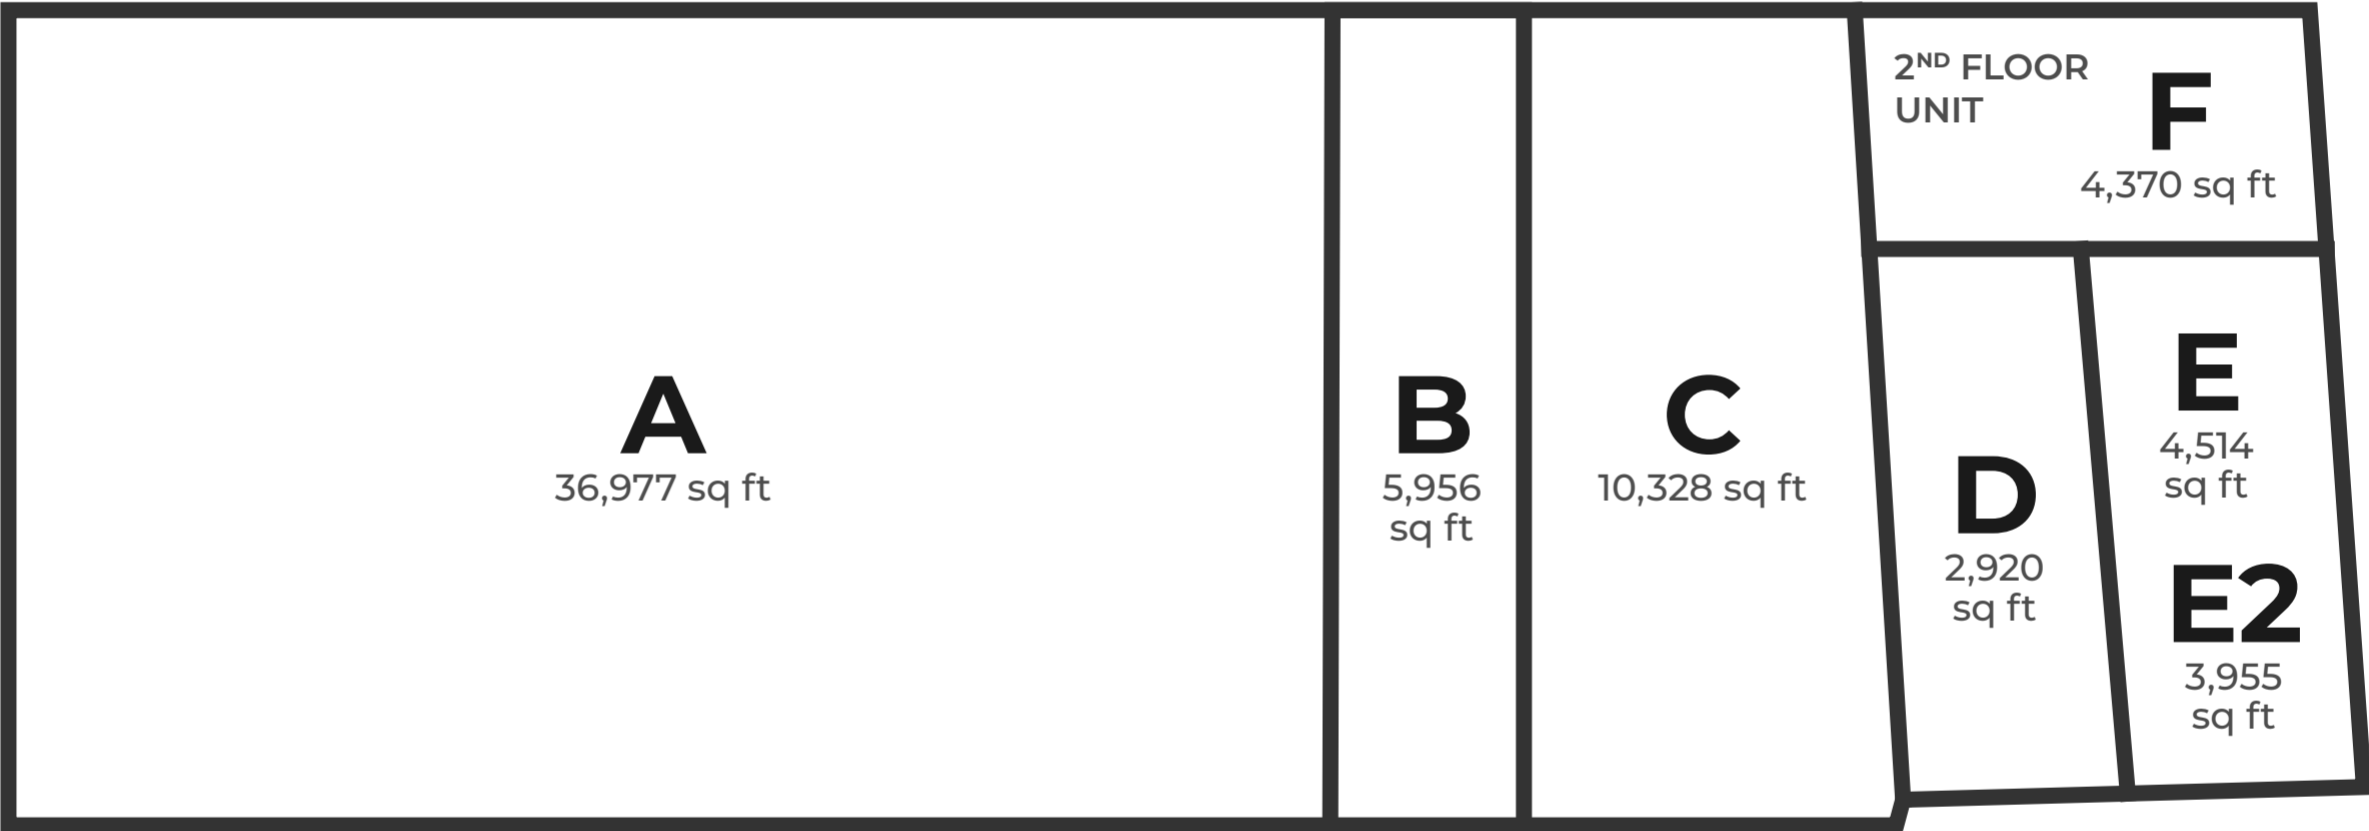

STADIUM MALL

869 Barton St E Hamilton, ON Canada

72,250 SQ FT Total Leasable Space 305 Vehicle Parking

STADIUM MALL

869 Barton St E Hamilton, ON Canada

72,250 SQ FT Total Leasable Space 305 Vehicle Parking