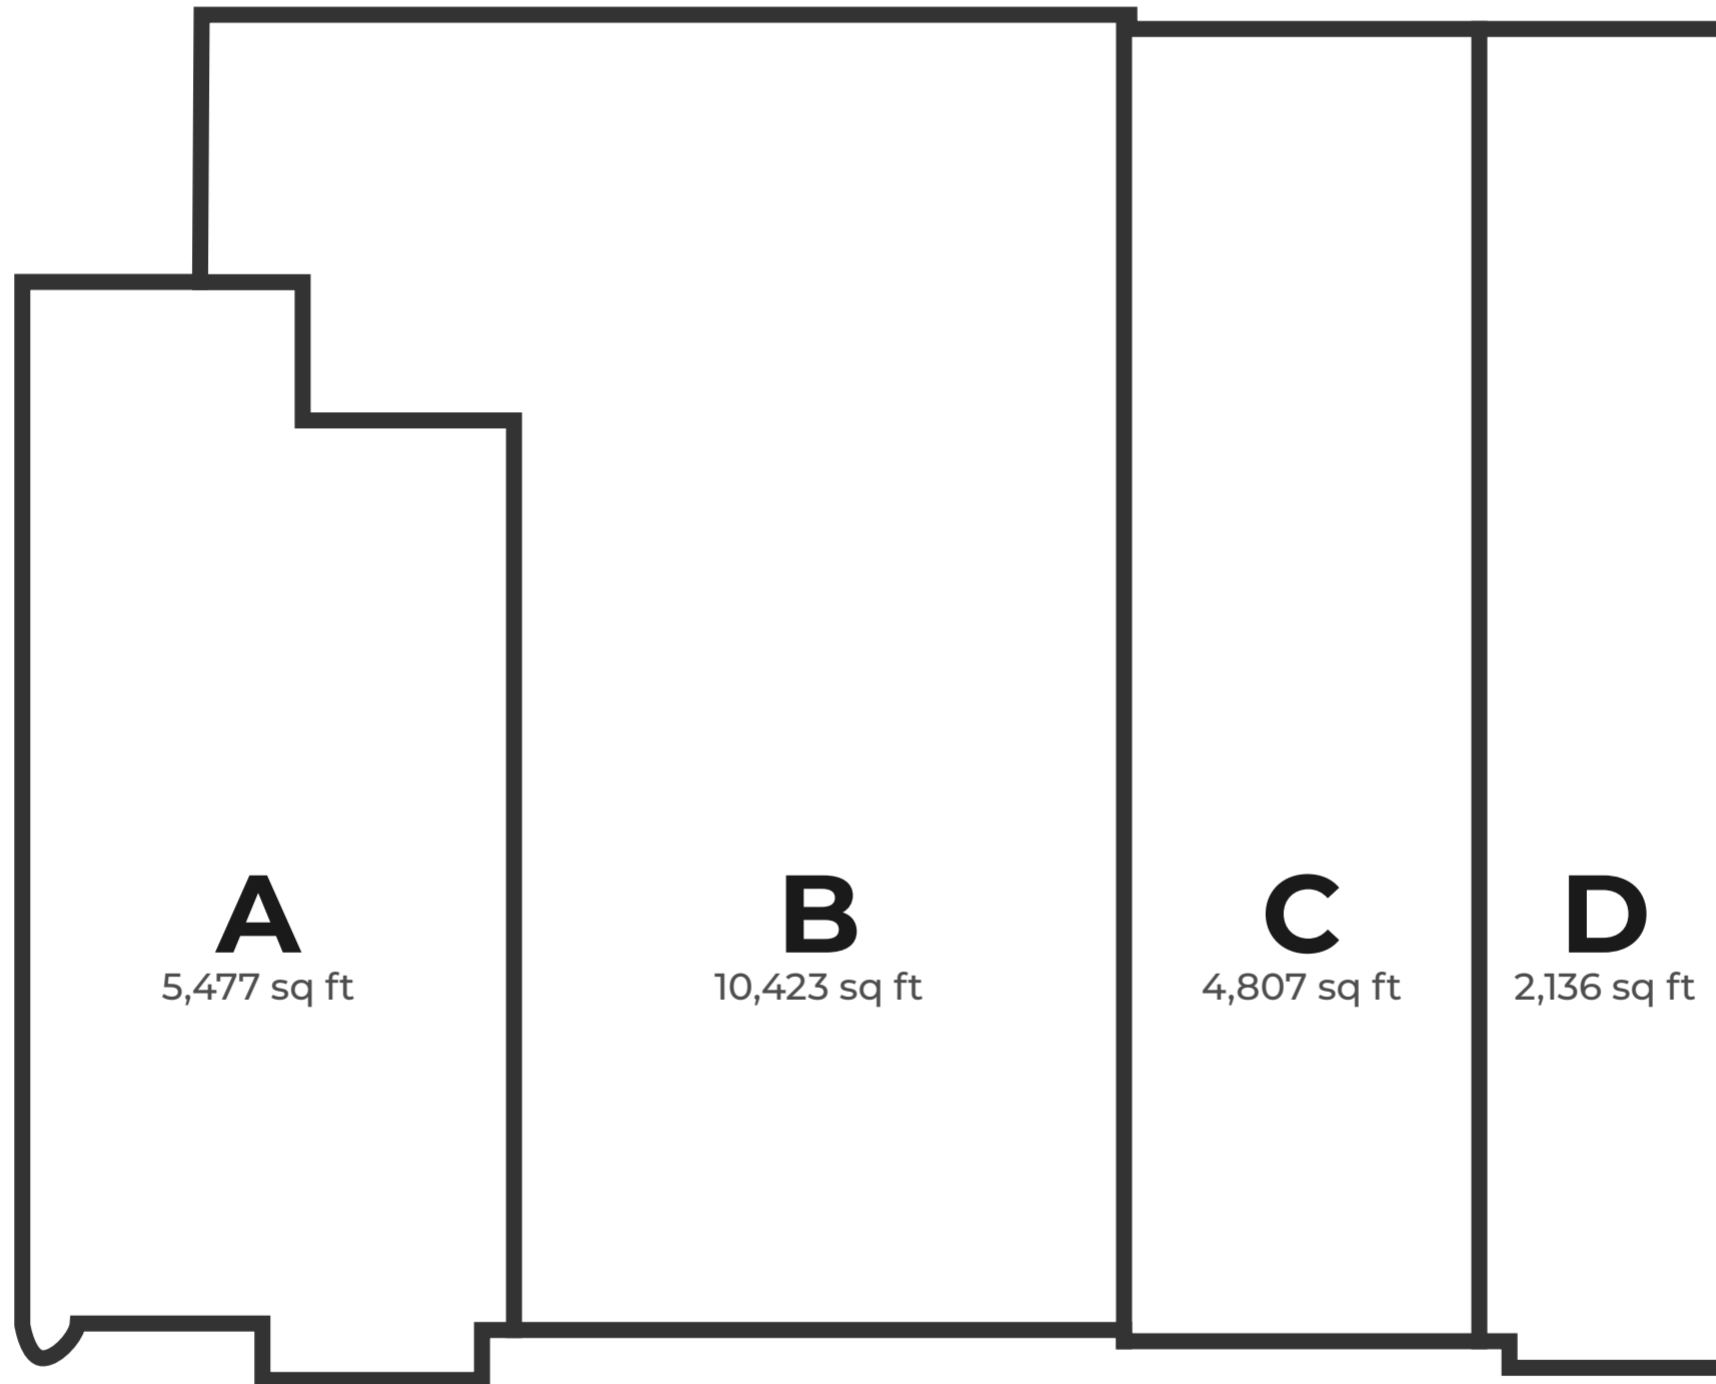

# GUELPH LINE PLAZA

701 Guelph Line Burlington, ON Canada

22,843 SQ FT Total Leasable Space 142 Vehicle Parking